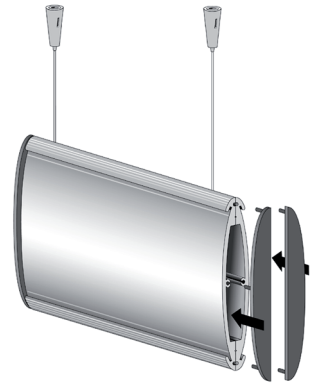

# RAINBOW PLUS

Fixation murale à plat

Fixation par suspension

Fixation murale en drapeau

RAINPLUS 238mm DIN A4

RAINBS10 for bigger format (sizes) curved MILL FINISH 5m/l  
 RAINBS20 for bigger format (sizes) curved SILVER ANO 5m/l  
 RAINBS40 for bigger format (sizes) curved GOLD ANO 5m/l

RAINPLUS 179mm DIN A5

RAINPLUS 128mm DIN A6

RAINPLUS 92mm DIN A7

RAIN 68mm DIN A8

BOWPLUS 92mm

BOWPLUS 128mm

BOWPLUS 179mm

BOWPLUS 238mm