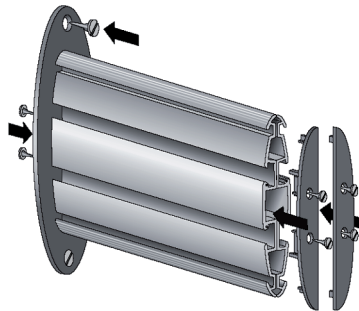

# RAINBOW PLUS

Fixation murale à plat

Fixation par suspension

Fixation murale en drapeau

RAINPLUS 238mm DIN A4

RAINBS10 for bigger format (sizes) curved MILL FINISH 5m/l  
 RAINBS20 for bigger format (sizes) curved SILVER ANO 5m/l  
 RAINBS40 for bigger format (sizes) curved GOLD ANO 5m/l

RAINPLUS 179mm DIN A5

RAINPLUS 128mm DIN A6

RAINPLUS 92mm DIN A7

RAIN 68mm DIN A8

BOWPLUS 92mm

BOWPLUS 128mm

BOWPLUS 179mm

BOWPLUS 238mm