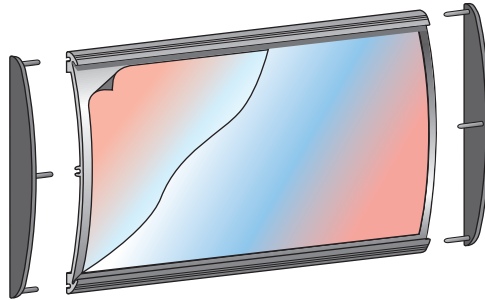

# RAINBOW PLUS

Fixation murale à plat

Fixation par suspension

Fixation murale en drapeau

RAINPLUS 238mm DIN A4

RAINBS10 for bigger format (sizes) curved MILL FINISH 5m/l  
 RAINBS20 for bigger format (sizes) curved SILVER ANO 5m/l  
 RAINBS40 for bigger format (sizes) curved GOLD ANO 5m/l

RAINPLUS 179mm DIN A5

RAINPLUS 128mm DIN A6

RAINPLUS 92mm DIN A7

RAIN 68mm DIN A8

BOWPLUS 92mm

BOWPLUS 128mm

BOWPLUS 179mm

BOWPLUS 238mm